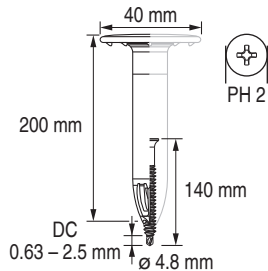

2059208
22.01.2014

S-IDP 4.8S/40x300 # 2045780

Rostfrei/Inox/Stainless

2059208